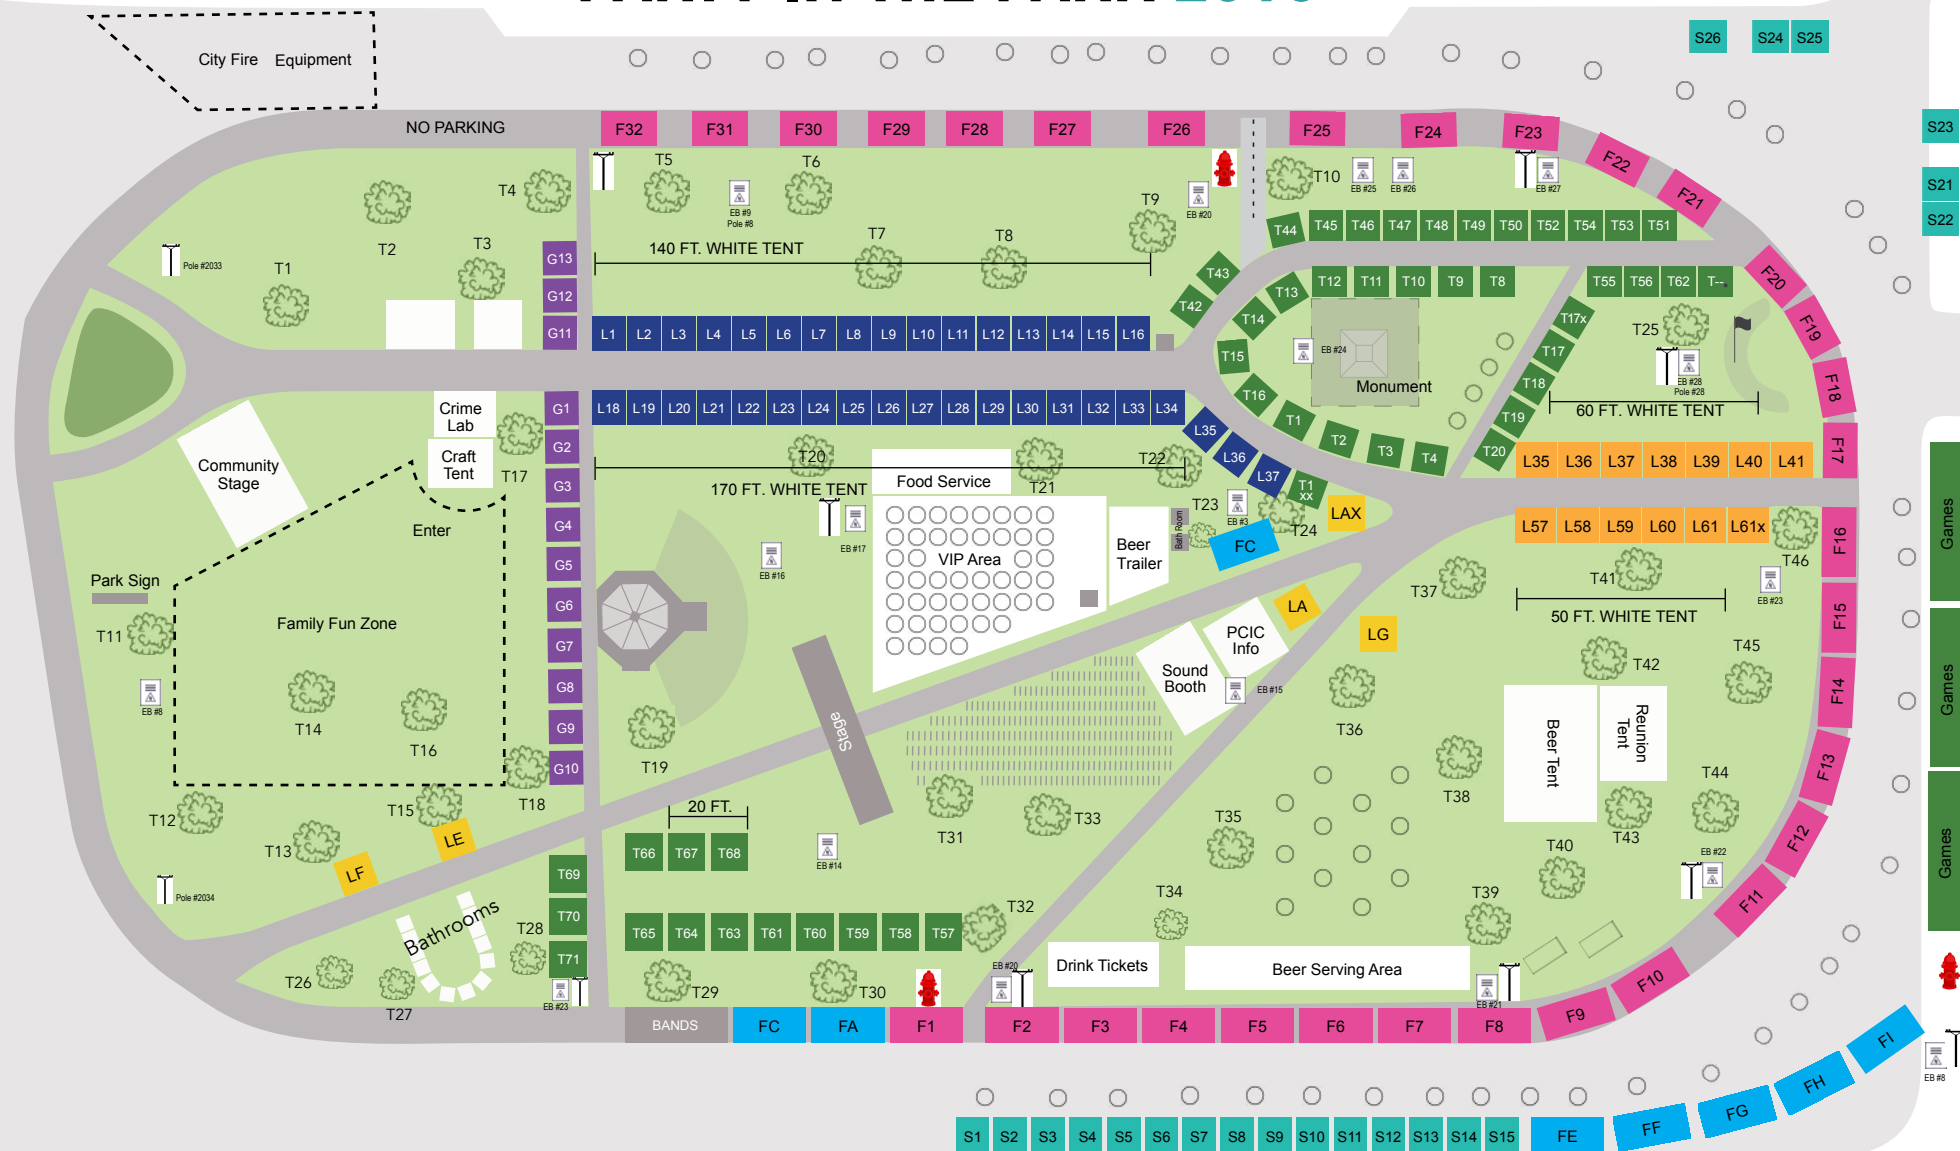

PARTY IN THE PARK 2018

Road CLOSED

City Fire Equipment

NO PARKING

W

E

S

Bathrooms

Games

Bathrooms

S1 S2 S3 S4 S5 S6 S7 S8 S9 S10 S11 S12 S13 S14 S15 FE FF FG FH FI

EB #5 EB #4 EB #6 EB #7